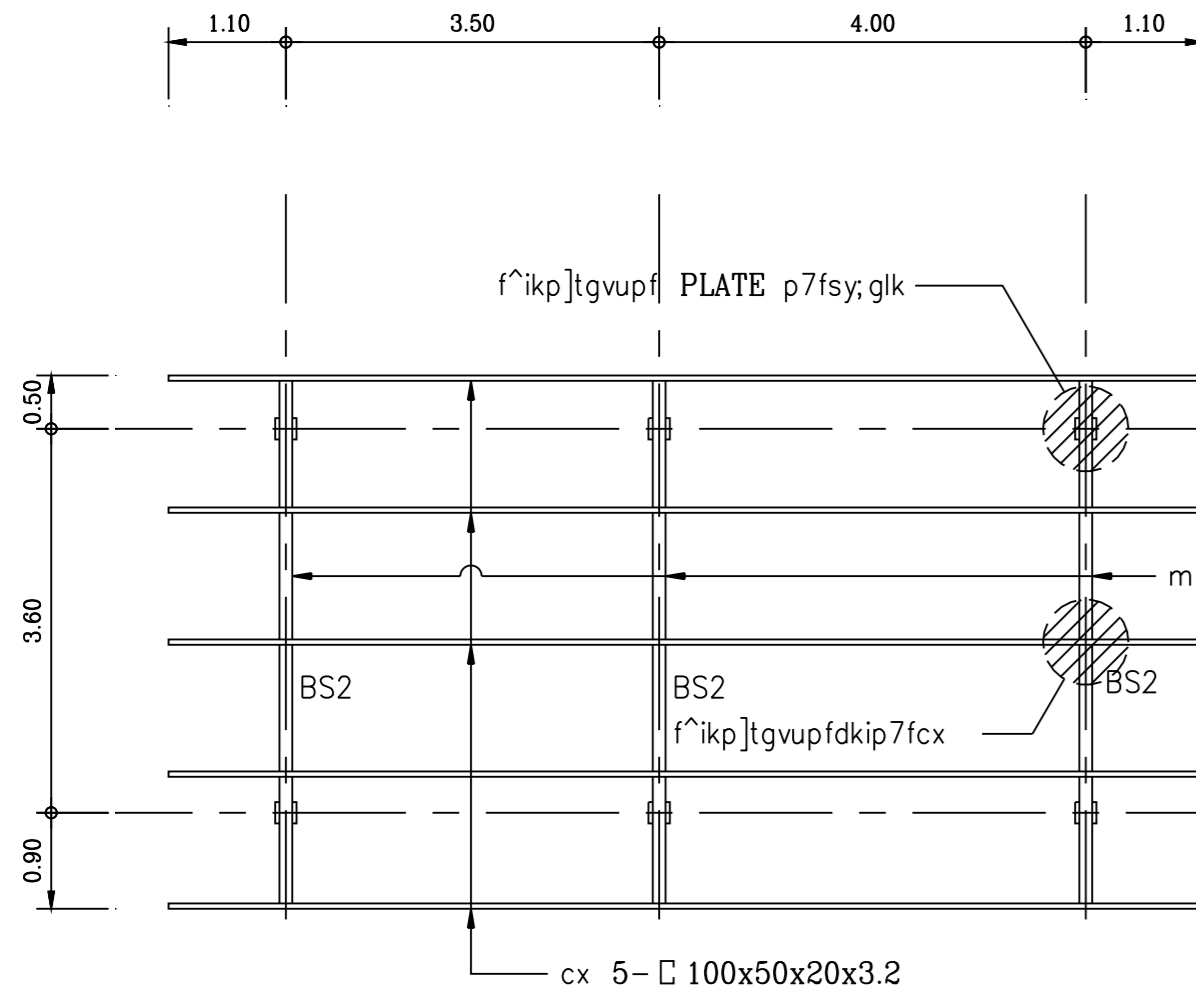

cx]oF8i's]y'8kshv'oh'e^d8hk
,k9iklj;o 1 : 100