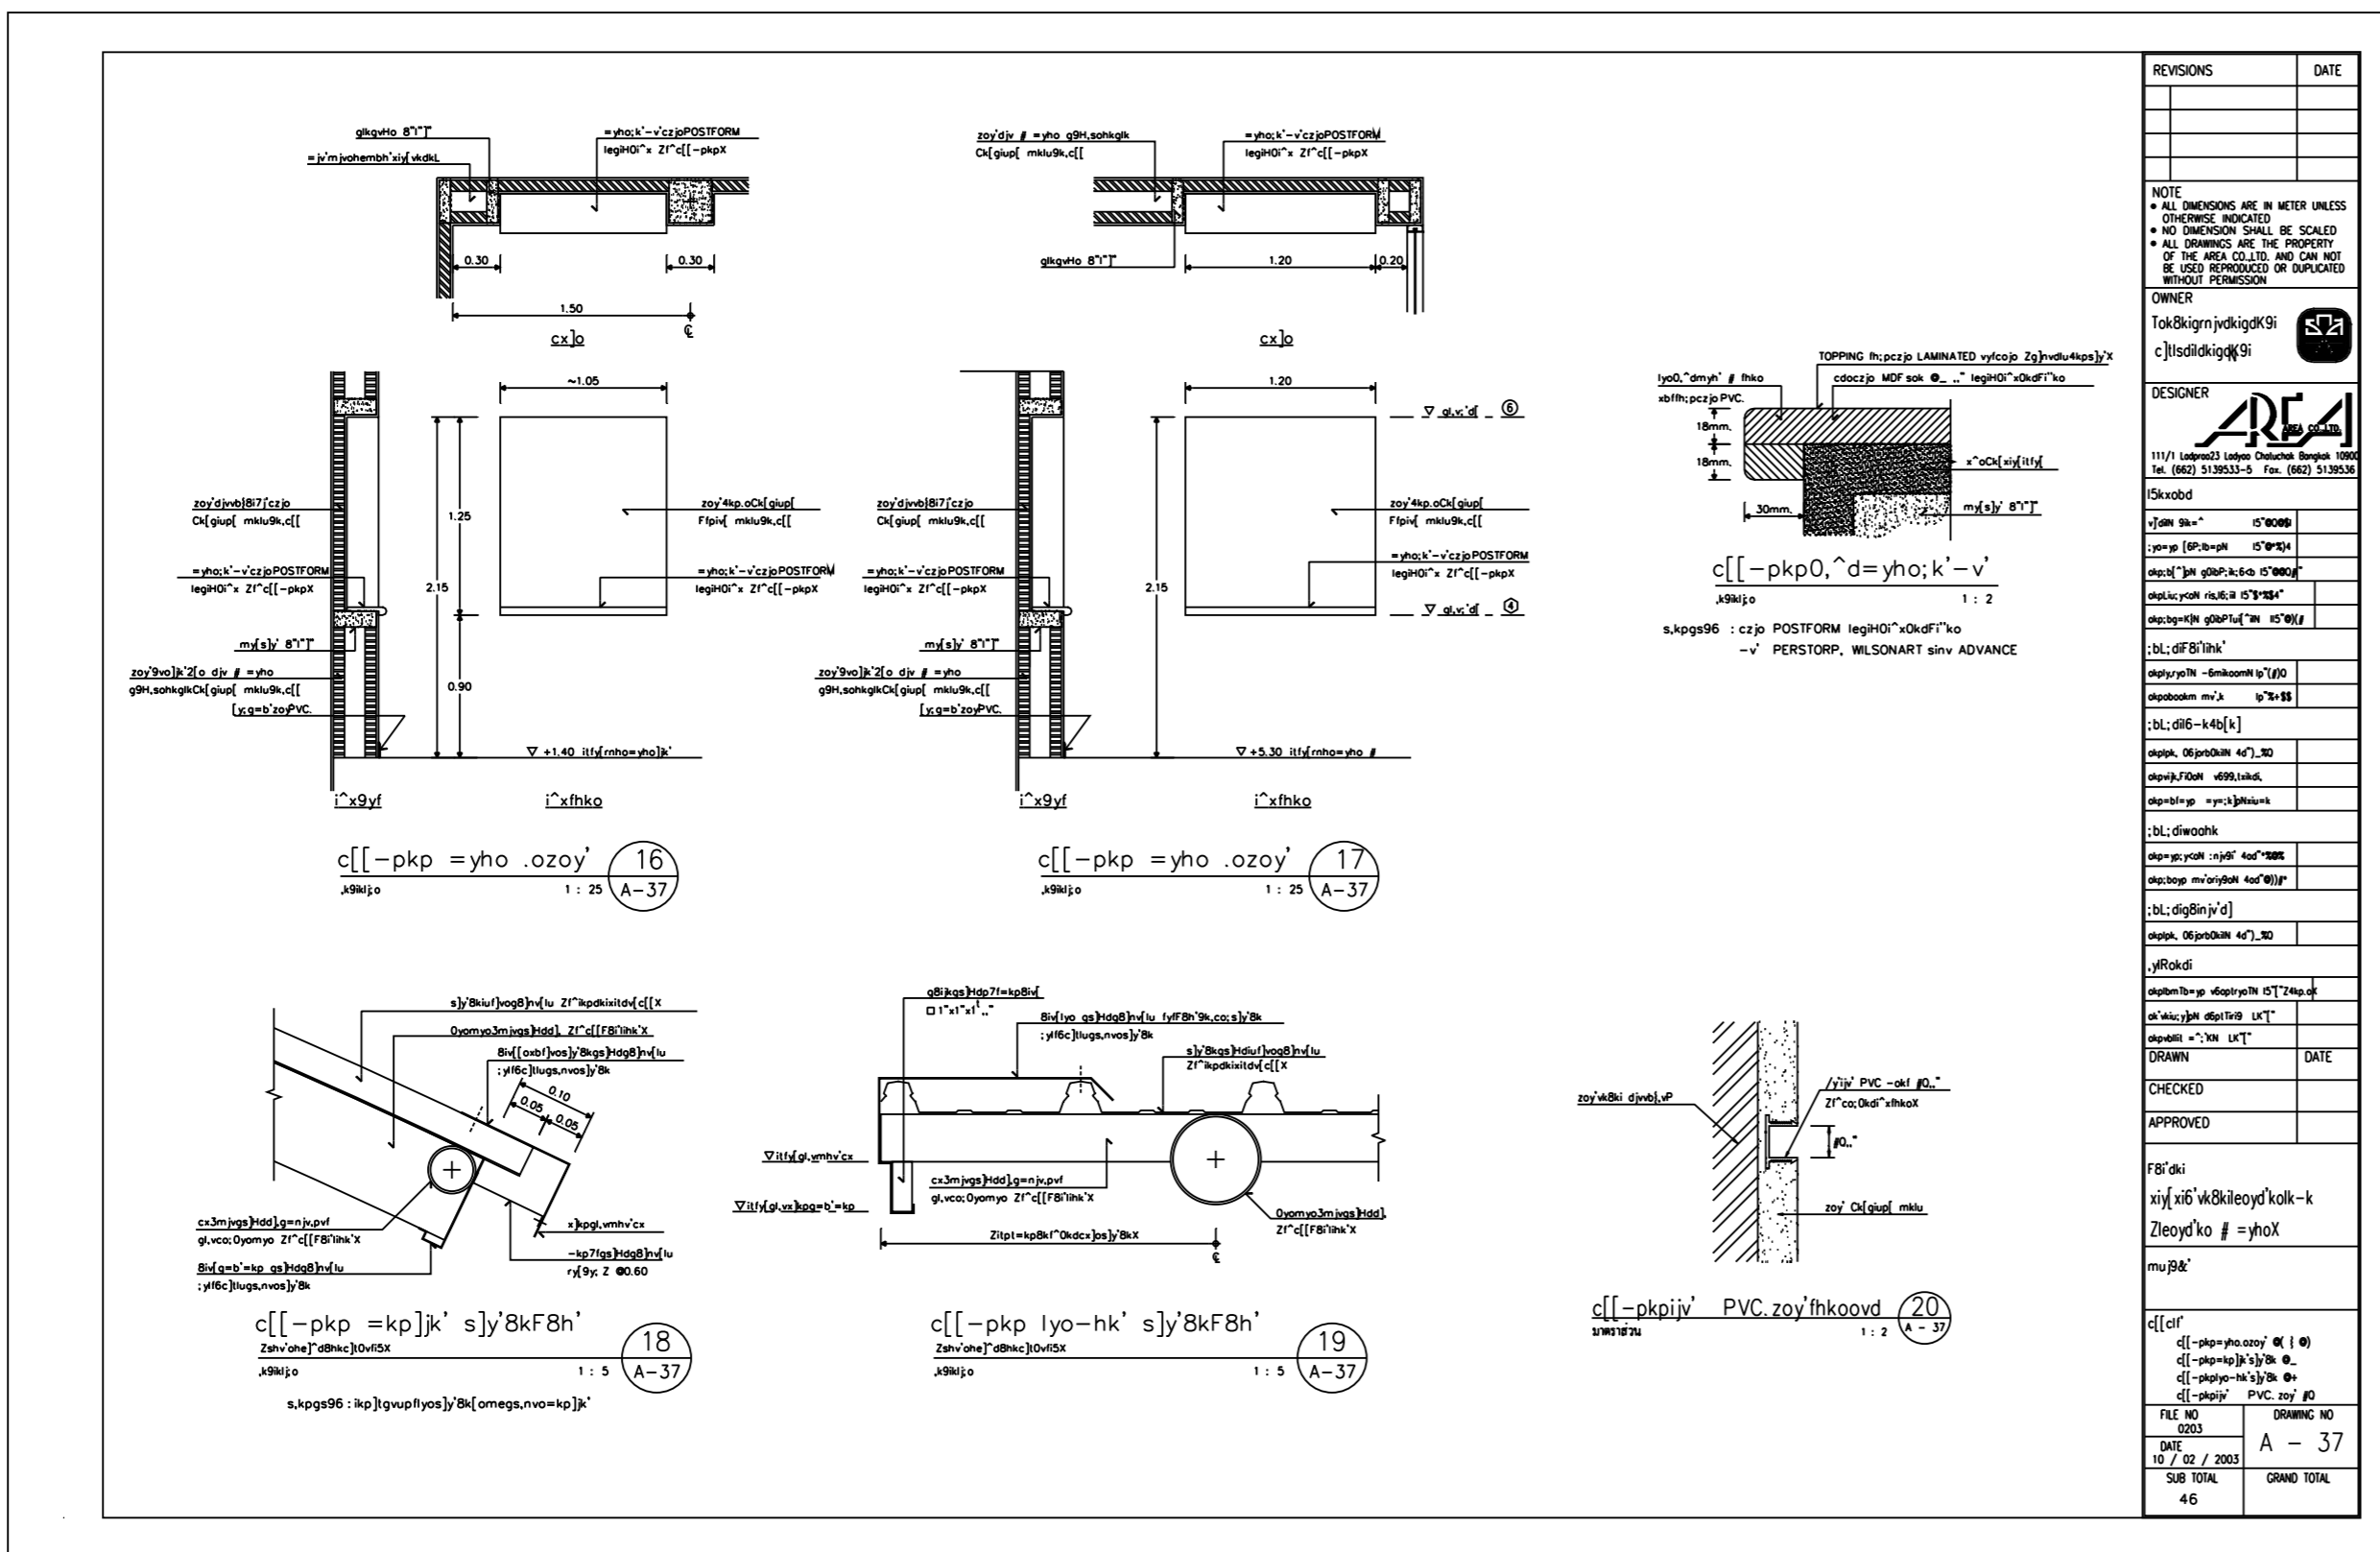

Area-A2(roll) 390x600mm.

Area-A2(roll) 390x600mm.

Area-A2(roll) 390x600mm.