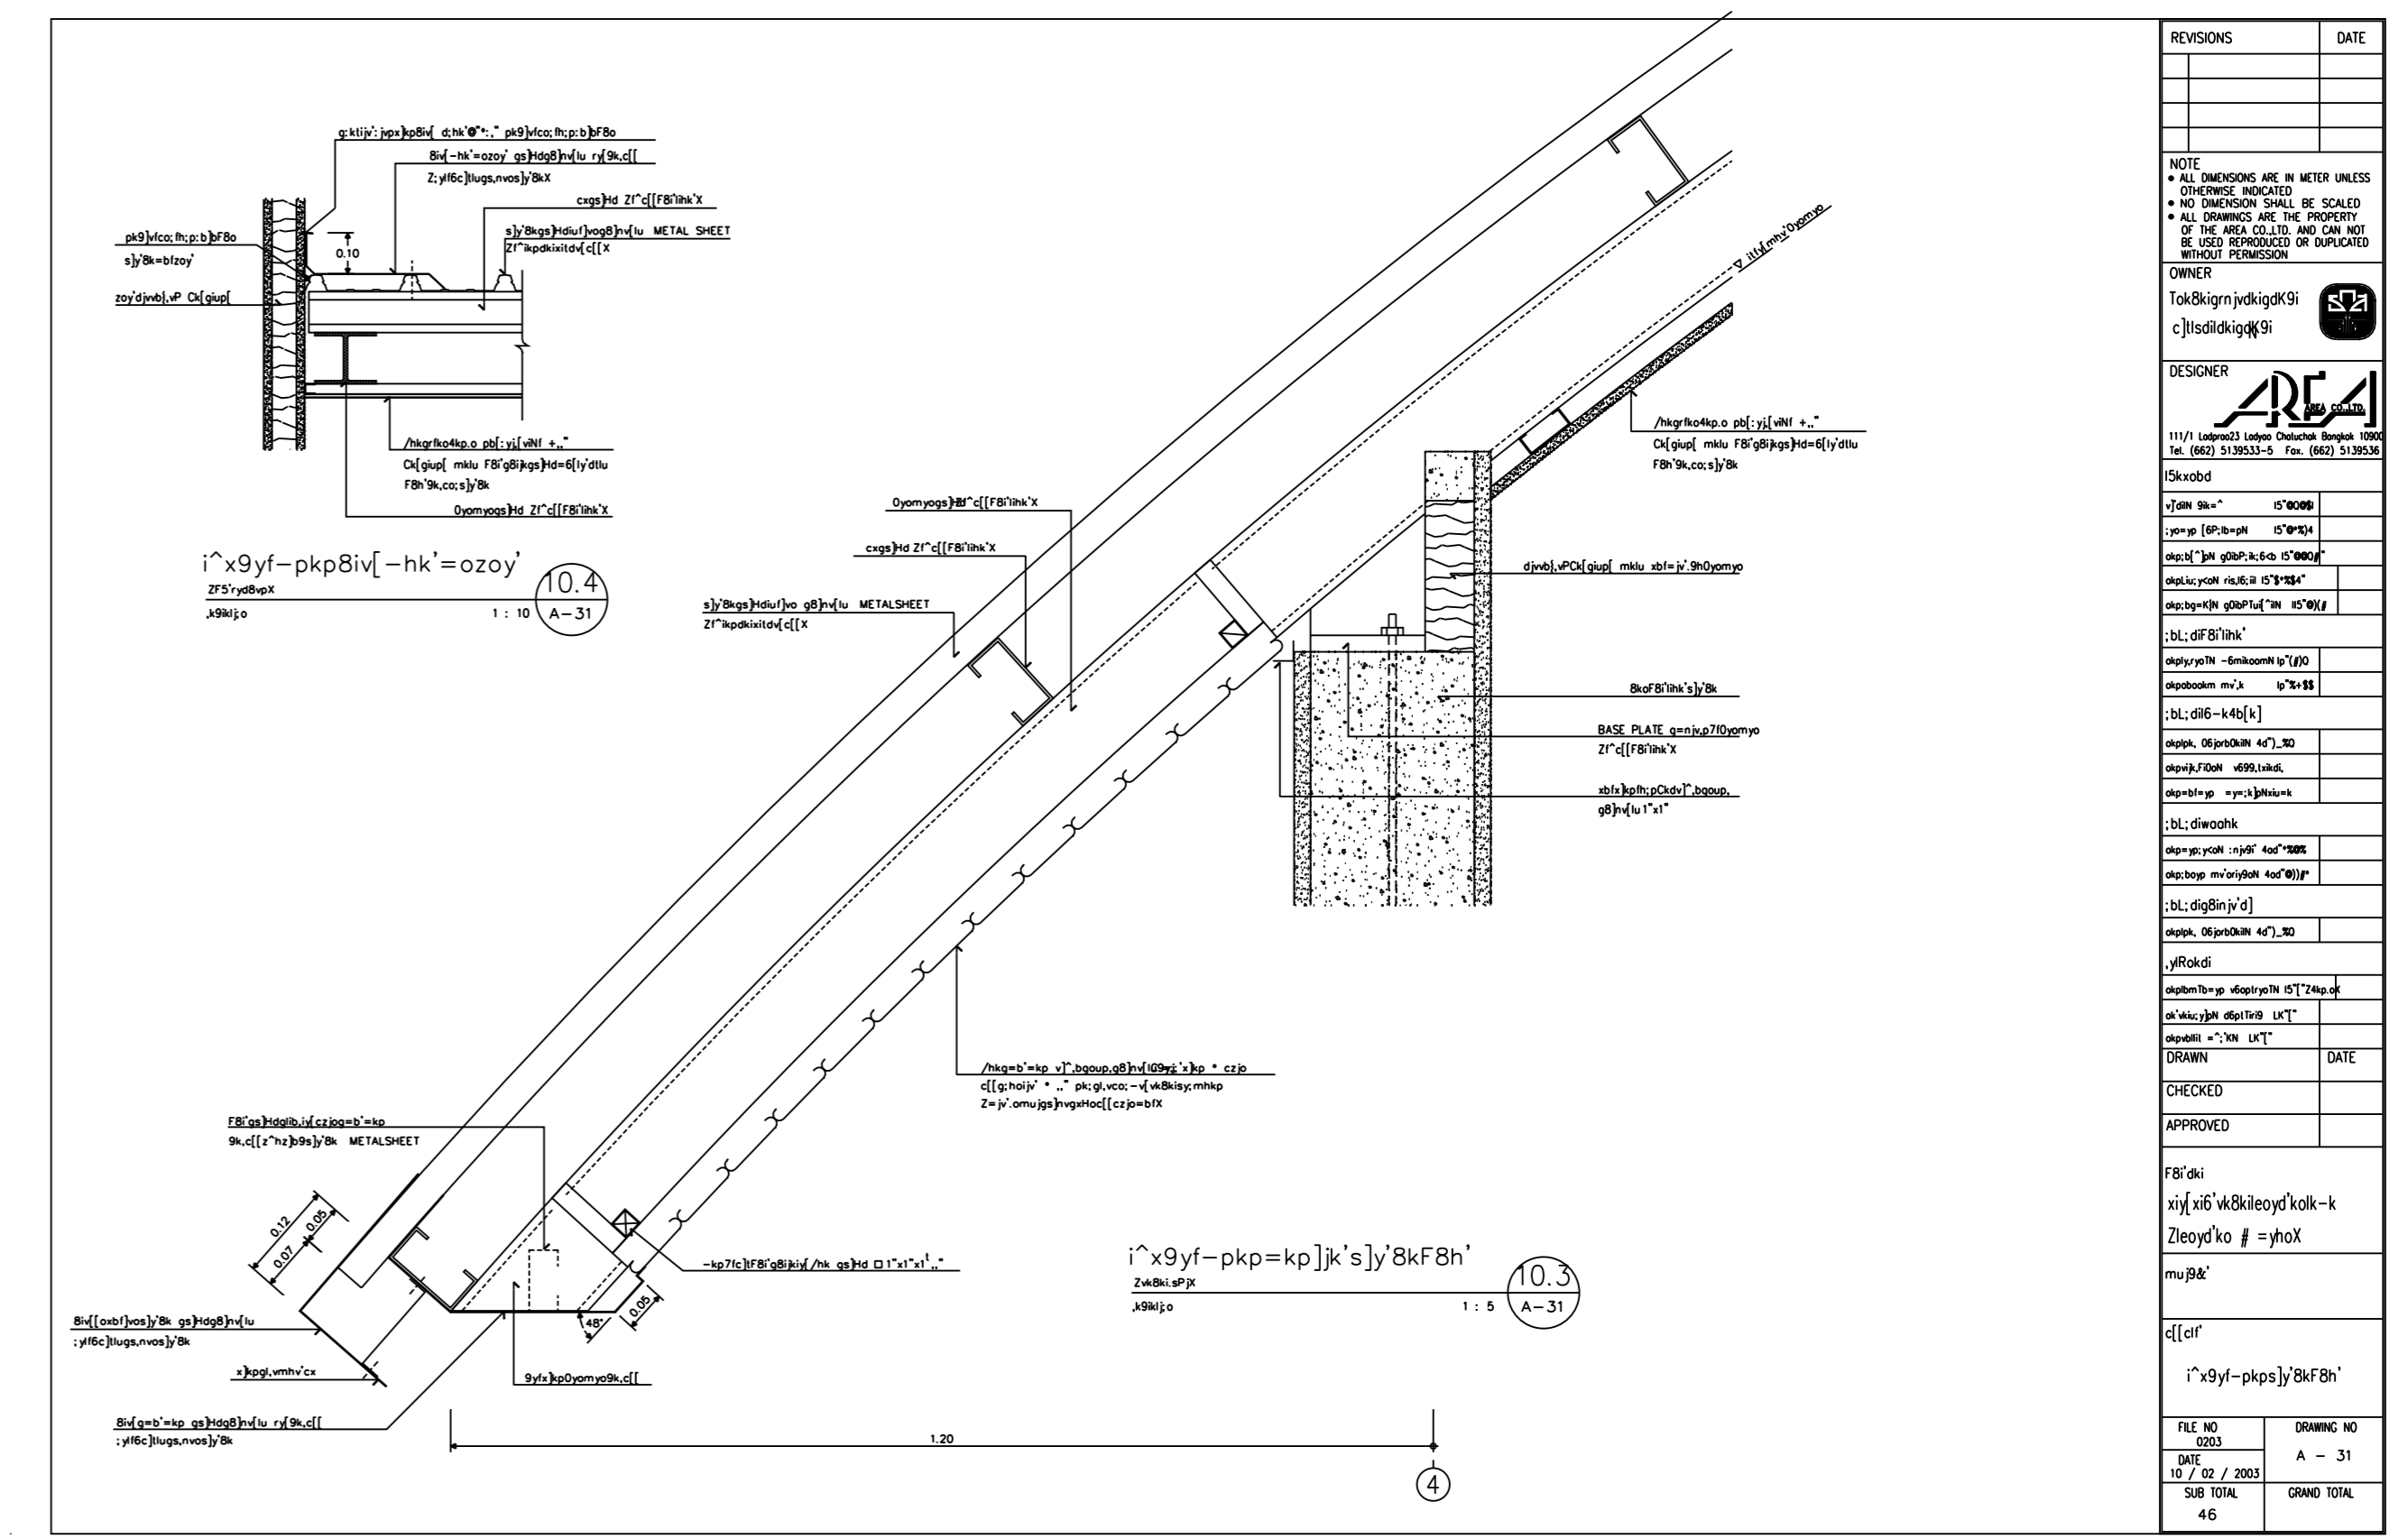

Area-A2(roll) 390x600mm.

Area-A2(roll) 390x600mm.

plot scale 10000=50